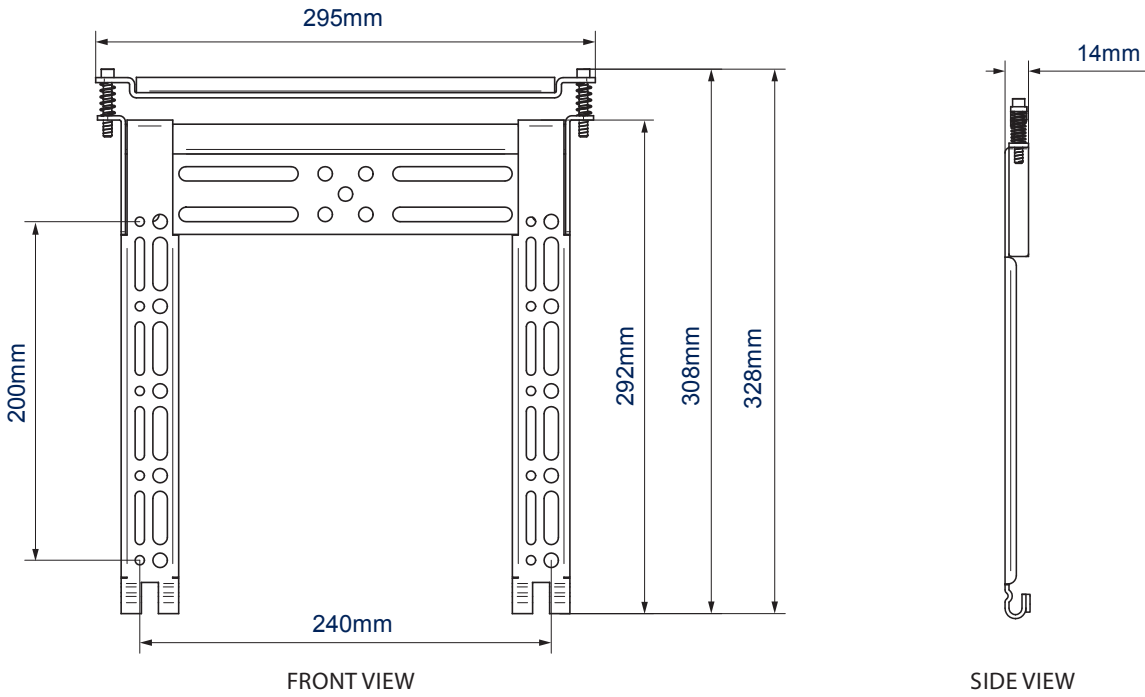

### SPECIFICATION

Recommended Screen Size <sup>1</sup>	32" - 47"
Max Load	40kg
Universal Fixings	up to 230mm x 200mm
VESA® compatibility	up to 200 x 200
Colour	Black

### FEATURES

- Ultra-slim design mounts screens only 14mm from the wall
- Patented 'Torsion-Lock' security helps prevent un-authorized removal of the screen
- Features OWLS™ (On Wall Levelling System) to allow the wall plate to be levelled once mounted, eradicating the need to re-drill the wall
- Suitable for concrete or brick walls
- Post installation screen alignment for perfect screen positioning
- Low profile coach screws to allow the arms to slide, unobstructed along the rail
- Security locking screws, Allen key and locking bars provided for a secure installation
- Supplied pre-assembled to reduce install times
- Simple 'hook-on' installation
- All mounting hardware included

VESA 200    47" 120cm    40KG    [↔]

<sup>1</sup>Guideline only: mounting screens outside of this recommended screen size (within reason) will be fine as long as the screen has a compatible mounting pattern and the weight limit is not exceeded.

Ultra-slim design mounts screens only 14mm from the wall

Post installation screen alignment for perfect positioning every time

'Torsion-Lock' security helps prevent un-authorized removal of the screen

All mounting hardware included