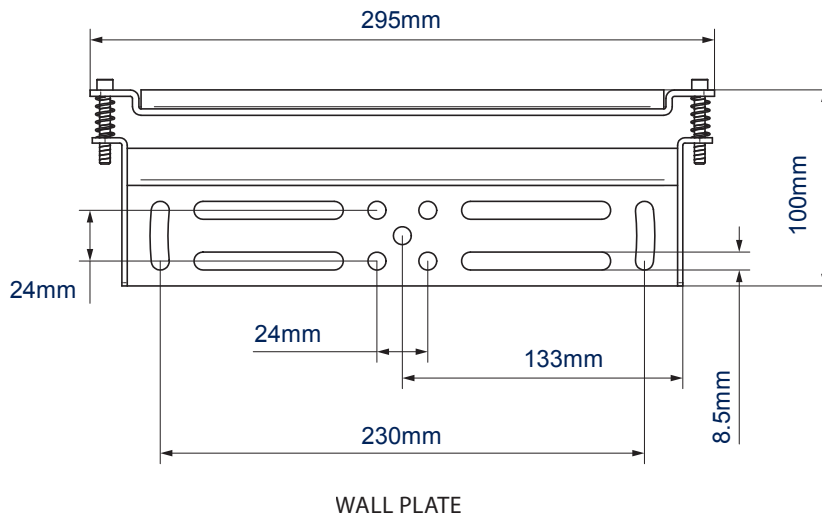

### FEATURES

- Ultra-slim design mounts screens only 14mm from the wall
- Patented 'Torsion-Lock' security helps prevent un-authorized removal of the screen
- Features OWLS™ (On Wall Levelling System) to allow the wall plate to be levelled once mounted, eradicating the need to re-drill the wall
- Suitable for concrete or brick walls
- Post installation screen alignment for perfect screen positioning
- Low profile coach screws to allow the arms to slide, unobstructed along the rail
- Security locking screws, Allen key and locking bars provided for a secure installation
- Supplied pre-assembled to reduce install times
- Simple 'hook-on' installation
- All mounting hardware included

VESA 200    47" 120cm    40KG    [↔]

<sup>1</sup>Guideline only: mounting screens outside of this recommended screen size (within reason) will be fine as long as the screen has a compatible mounting pattern and the weight limit is not exceeded.

Ultra-slim design mounts screens only 14mm from the wall

Post installation screen alignment for perfect positioning every time

'Torsion-Lock' security helps prevent un-authorized removal of the screen

All mounting hardware included

**PACKING INFORMATION**

COLOUR:	ORDER REF:	EAN CODE:	MASTER CARTON QTY:	INNER CARTON QTY:	MASTER CARTON WEIGHT:	MASTER CARTON CUBE:
Black	BT8200/B	5019318082009	8	2	14.90kg	0.041cbm

**ACCESSORIES AND RELATED PRODUCTS**