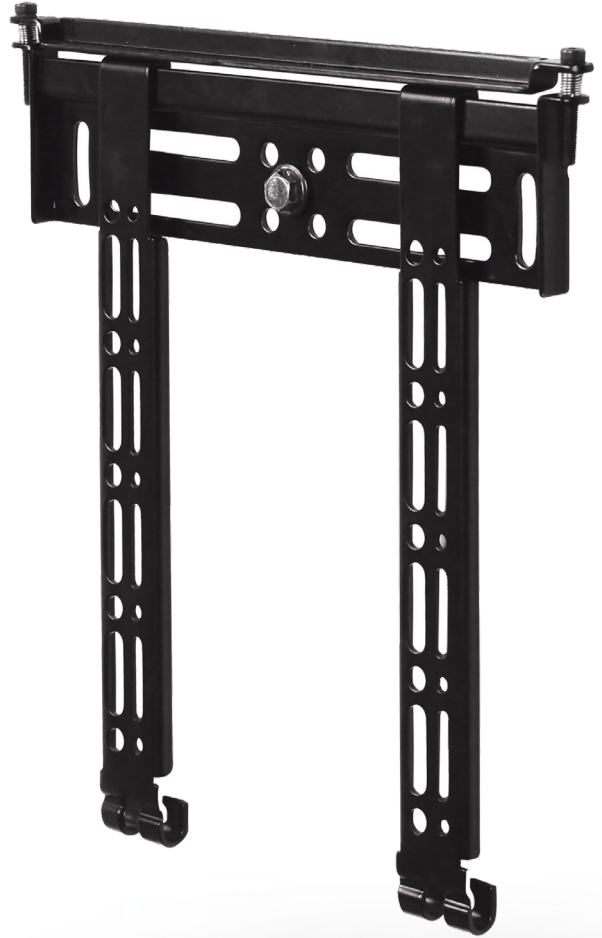

**MOUNTS
SCREENS
14MM FROM
THE WALL**

BT8200

ULTRA-SLIM UNIVERSAL FLAT SCREEN WALL MOUNT

Designed for medium sized screens up to 40kg, the ultra-slim BT8200 mounts screens just 14mm from the wall and features post installation screen alignment, B-Tech's "On Wall Levelling System" and simple 'hook-on' installation to make screen mounting as quick and simple as possible. The BT8200 also features B-Tech's patented 'Torsion-Lock' security to help prevent un-authorized removal of the screen. All mounting hardware included.

SPECIFICATION

Recommended Screen Size¹	32" - 47"
Max Load	40kg
Universal Fixings	up to 230mm x 200mm
VESA® compatibility	up to 200 x 200
Colour	Black

FEATURES

- Ultra-slim design mounts screens only 14mm from the wall
- Patented 'Torsion-Lock' security helps prevent un-authorized removal of the screen
- Features OWLS™ (On Wall Levelling System) to allow the wall plate to be levelled once mounted, eradicating the need to re-drill the wall
- Suitable for concrete or brick walls
- Post installation screen alignment for perfect screen positioning
- Low profile coach screws to allow the arms to slide, unobstructed along the rail
- Security locking screws, Allen key and locking bars provided for a secure installation
- Supplied pre-assembled to reduce install times
- Simple 'hook-on' installation
- All mounting hardware included

VESA 200   47" 120cm   40KG   [↔]