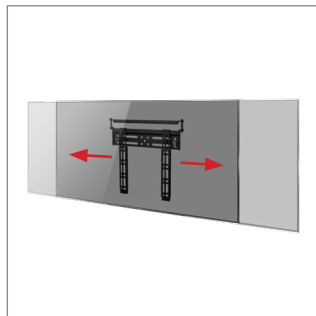

Post installation screen alignment for perfect positioning every time