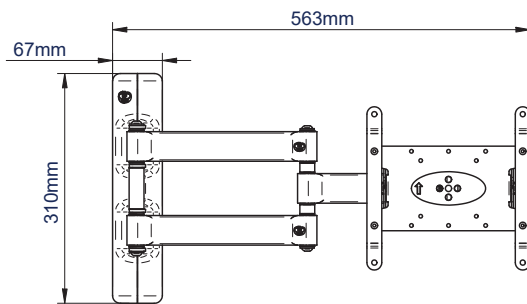

SPECIFICATION

Recommended screen size	up to 47"
Max load	25kg
VESA® compatibility	up to 200 x 200
Tilt adjustment	+/-40°
Swivel	180°
Distance from wall	Min: 95mm - Max: 525mm
Colour	Piano Black

FEATURES

- Features three swivel points: 180° at wall, 360° at central pivot and 240° at interface
- Easy tilt adjustment
- Features 'OWLS' On Wall Levelling System
- CLIPLOGIC™ cable management included
- Compatible with B-Tech System 2 professional range
- Security locking screws and Allen key provided help prevent unauthorised removal of the screen
- Simple 'hook-on' installation
- Coverplates included for a neat and tidy installation
- All mounting hardware included

Easy tilt adjustment of +/-40°

Security locking screws provided

Space saving deasign - folds flat againsts the wall

CLIPLOGIC™ cable management

FRONT VIEW - MAXIMUM EXTENSION

SIDE VIEW - MAXIMUM EXTENSION

FRONT VIEW - FOLDED TO WALL

SIDE VIEW - FOLDED TO WALL

INTERFACE PLATE - FRONT VIEW

PACKING INFORMATION

COLOUR:	ORDER REF:	EAN CODE:	MASTER CARTON QTY:	INNER CARTON QTY:	MASTER CARTON WEIGHT:	MASTER CARTON CUBE:
Piano Black	BT7515-PRO/PB	5019318750151	2	0	9.32kg	0.033cbm