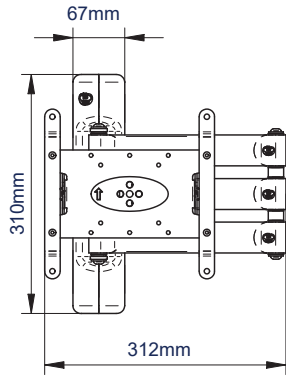

SPECIFICATION

Recommended screen size	up to 47"
Max load	25kg
VESA® compatibility	up to 200 x 200
Tilt adjustment	+/-40°
Swivel	180°
Distance from wall	Min: 95mm - Max: 525mm
Colour	Piano Black

FEATURES

- Features three swivel points: 180° at wall, 360° at central pivot and 240° at interface
- Easy tilt adjustment
- Features 'OWLS' On Wall Levelling System
- CLIPLOGIC™ cable management included
- Compatible with B-Tech System 2 professional range
- Security locking screws and Allen key provided help prevent unauthorised removal of the screen
- Simple 'hook-on' installation
- Coverplates included for a neat and tidy installation
- All mounting hardware included

Easy tilt adjustment of +/-40°

Security locking screws provided

Space saving deasign - folds flat againsts the wall

CLIPLOGIC™ cable management

FRONT VIEW - MAXIMUM EXTENSION

SIDE VIEW - MAXIMUM EXTENSION

FRONT VIEW - FOLDED TO WALL

SIDE VIEW - FOLDED TO WALL

INTERFACE PLATE - FRONT VIEW

PACKING INFORMATION

COLOUR:	ORDER REF:	EAN CODE:	MASTER CARTON QTY:	INNER CARTON QTY:	MASTER CARTON WEIGHT:	MASTER CARTON CUBE:
Piano Black	BT7515-PRO/PB	5019318750151	2	0	9.32kg	0.033cbm