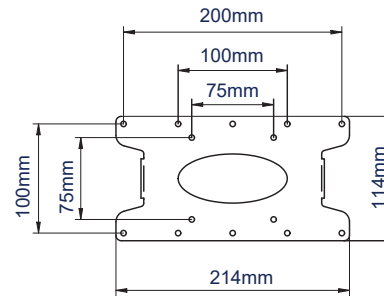

SPECIFICATION

Recommended screen size	up to 47"
Max load	25kg
VESA® compatibility	up to 200 x 200
Tilt adjustment	+/-40°
Swivel	180°
Distance from wall	Min: 95mm - Max: 525mm
Colour	Piano Black

FEATURES

- Features three swivel points: 180° at wall, 360° at central pivot and 240° at interface
- Easy tilt adjustment
- Features 'OWLS' On Wall Levelling System
- CLIPLOGIC™ cable management included
- Compatible with B-Tech System 2 professional range
- Security locking screws and Allen key provided help prevent unauthorised removal of the screen
- Simple 'hook-on' installation
- Coverplates included for a neat and tidy installation
- All mounting hardware included

Easy tilt adjustment of +/-40°

Security locking screws provided

Space saving deasign - folds flat againsts the wall

CLIPLOGIC™ cable management

FRONT VIEW - MAXIMUM EXTENSION

SIDE VIEW - MAXIMUM EXTENSION

FRONT VIEW - FOLDED TO WALL

SIDE VIEW - FOLDED TO WALL

INTERFACE PLATE - FRONT VIEW

PACKING INFORMATION

COLOUR:	ORDER REF:	EAN CODE:	MASTER CARTON QTY:	INNER CARTON QTY:	MASTER CARTON WEIGHT:	MASTER CARTON CUBE:
Piano Black	BT7515-PRO/PB	5019318750151	2	0	9.32kg	0.033cbm