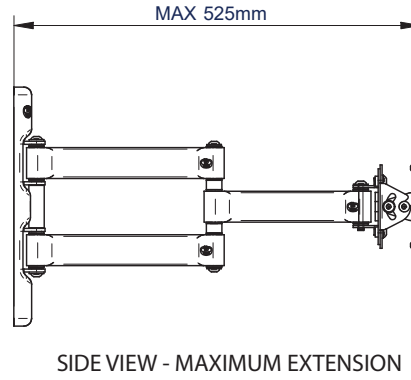

SPECIFICATION

Recommended screen size	up to 47"
Max load	25kg
VESA® compatibility	up to 200 x 200
Tilt adjustment	+/-40°
Swivel	180°
Distance from wall	Min: 95mm - Max: 525mm
Colour	Piano Black

FEATURES

- Features three swivel points: 180° at wall, 360° at central pivot and 240° at interface
- Easy tilt adjustment
- Features 'OWLS' On Wall Levelling System
- CLIPLOGIC™ cable management included
- Compatible with B-Tech System 2 professional range
- Security locking screws and Allen key provided help prevent unauthorised removal of the screen
- Simple 'hook-on' installation
- Coverplates included for a neat and tidy installation
- All mounting hardware included

Easy tilt adjustment of +/-40°

Security locking screws provided

Space saving deasign - folds flat againsts the wall

CLIPLOGIC™ cable management

FRONT VIEW - MAXIMUM EXTENSION

SIDE VIEW - MAXIMUM EXTENSION

FRONT VIEW - FOLDED TO WALL

SIDE VIEW - FOLDED TO WALL

INTERFACE PLATE - FRONT VIEW

PACKING INFORMATION

COLOUR:	ORDER REF:	EAN CODE:	MASTER CARTON QTY:	INNER CARTON QTY:	MASTER CARTON WEIGHT:	MASTER CARTON CUBE:
Piano Black	BT7515-PRO/PB	5019318750151	2	0	9.32kg	0.033cbm