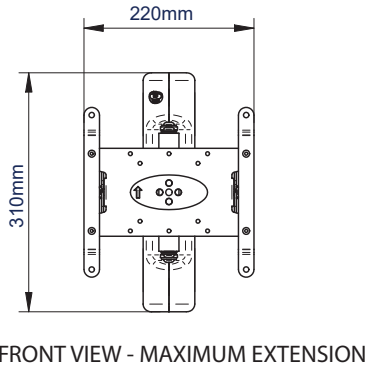

SPECIFICATION

Recommended screen size	up to 47"
Max load	25kg
VESA® compatibility	up to 200 x 200
Tilt adjustment	+/-40°
Swivel	180°
Distance from wall	Min: 95mm - Max: 525mm
Colour	Piano Black

FEATURES

- Features three swivel points: 180° at wall, 360° at central pivot and 240° at interface
- Easy tilt adjustment
- Features 'OWLS' On Wall Levelling System
- CLIPLOGIC™ cable management included
- Compatible with B-Tech System 2 professional range
- Security locking screws and Allen key provided help prevent unauthorised removal of the screen
- Simple 'hook-on' installation
- Coverplates included for a neat and tidy installation
- All mounting hardware included

Easy tilt adjustment of +/-40°

Security locking screws provided

Space saving deasign - folds flat againsts the wall

CLIPLOGIC™ cable management

FRONT VIEW - MAXIMUM EXTENSION

SIDE VIEW - MAXIMUM EXTENSION

FRONT VIEW - FOLDED TO WALL

SIDE VIEW - FOLDED TO WALL

INTERFACE PLATE - FRONT VIEW

PACKING INFORMATION

COLOUR:	ORDER REF:	EAN CODE:	MASTER CARTON QTY:	INNER CARTON QTY:	MASTER CARTON WEIGHT:	MASTER CARTON CUBE:
Piano Black	BT7515-PRO/PB	5019318750151	2	0	9.32kg	0.033cbm