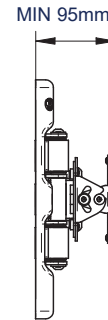

SPECIFICATION

Recommended screen size	up to 47"
Max load	25kg
VESA® compatibility	up to 200 x 200
Tilt adjustment	+/-40°
Swivel	180°
Distance from wall	Min: 95mm - Max: 525mm
Colour	Piano Black

FEATURES

- Features three swivel points: 180° at wall, 360° at central pivot and 240° at interface
- Easy tilt adjustment
- Features 'OWLS' On Wall Levelling System
- CLIPLOGIC™ cable management included
- Compatible with B-Tech System 2 professional range
- Security locking screws and Allen key provided help prevent unauthorised removal of the screen
- Simple 'hook-on' installation
- Coverplates included for a neat and tidy installation
- All mounting hardware included

Easy tilt adjustment of +/-40°

Security locking screws provided

Space saving deasign - folds flat againsts the wall

CLIPLOGIC™ cable management

FRONT VIEW - MAXIMUM EXTENSION

SIDE VIEW - MAXIMUM EXTENSION

FRONT VIEW - FOLDED TO WALL

SIDE VIEW - FOLDED TO WALL

INTERFACE PLATE - FRONT VIEW

PACKING INFORMATION

COLOUR:	ORDER REF:	EAN CODE:	MASTER CARTON QTY:	INNER CARTON QTY:	MASTER CARTON WEIGHT:	MASTER CARTON CUBE:
Piano Black	BT7515-PRO/PB	5019318750151	2	0	9.32kg	0.033cbm