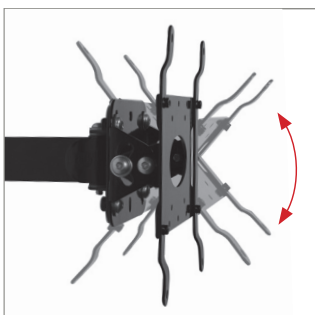

BT75 15

DOUBLE ARM FLAT SCREEN WALL MOUNT WITH TILT & SWIVEL

IDEAL
FOR CORNER
MOUNTING

Designed to mount medium sized flat screens, the BT7515 features a double articulated arm with easy tilt adjustment. The wall plate features 'OWLS' on wall levelling system to ensure a straight and smart installation. The BT7515 is also compatible with B-Tech's range of poles and collars, increasing the number of different ways it can be mounted, ideal for commercial applications as well as home installations. Security screws are provided to help prevent unauthorized removal of the screen.

- Features three swivel points: 180° at wall, 360° at central pivot and 240° at interface
- Easy tilt adjustment
- Features 'OWLS' On Wall Levelling System
- CLIPLOGIC™ cable management included
- Compatible with B-Tech System 2 professional range
- Security locking screws and Allen key provided help prevent unauthorised removal of the screen
- Simple 'hook-on' installation
- Coverplates included for a neat and tidy installation
- All mounting hardware included

Easy tilt adjustment of +/-40°

Security locking screws provided

Space saving deasign - folds flat againsts the wall

CLIPLOGIC™ cable management

FRONT VIEW - MAXIMUM EXTENSION

SIDE VIEW - MAXIMUM EXTENSION

FRONT VIEW - FOLDED TO WALL

Single Arm Flat Screen Wall Mount with Tilt & Swivel for screens up to 47"

Double Arm Flat Screen Wall Mount with Tilt & Swivel for screens up to 60"

2 x Accessory Collars attaches the mount to Ø50mm poles