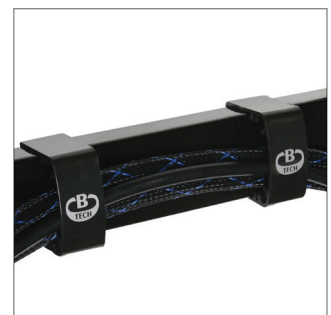

BT75 15

DOUBLE ARM FLAT SCREEN WALL MOUNT WITH TILT & SWIVEL

IDEAL
FOR CORNER
MOUNTING

Designed to mount medium sized flat screens, the BT7515 features a double articulated arm with easy tilt adjustment. The wall plate features 'OWLS' on wall levelling system to ensure a straight and smart installation. The BT7515 is also compatible with B-Tech's range of poles and collars, increasing the number of different ways it can be mounted, ideal for commercial applications as well as home installations. Security screws are provided to help prevent unauthorized removal of the screen.

SPECIFICATION

Recommended screen size	up to 47"
Max load	25kg
VESA® compatibility	up to 200 x 200
Tilt adjustment	+/-40°
Swivel	180°
Distance from wall	Min: 95mm - Max: 525mm
Colour	Piano Black

FEATURES

- Features three swivel points: 180° at wall, 360° at central pivot and 240° at interface
- Easy tilt adjustment
- Features 'OWLS' On Wall Levelling System
- CLIPLOGIC™ cable management included
- Compatible with B-Tech System 2 professional range
- Security locking screws and Allen key provided help prevent unauthorised removal of the screen
- Simple 'hook-on' installation
- Coverplates included for a neat and tidy installation
- All mounting hardware included

Easy tilt adjustment of +/-40°

Security locking screws provided

Space saving deasign - folds flat againsts the wall

CLIPLOGIC™ cable management

FRONT VIEW - MAXIMUM EXTENSION

SIDE VIEW - MAXIMUM EXTENSION

FRONT VIEW - FOLDED TO WALL