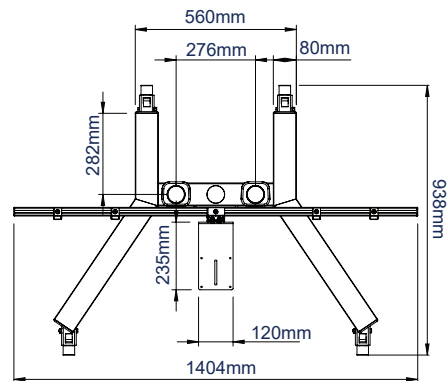

TOP VIEW

PACKING INFORMATION

COLOUR:	ORDER REF:	EAN CODE:	MASTER CARTON QTY:	INNER CARTON QTY:	MASTER CARTON WEIGHT:	MASTER CARTON CUBE:
Black Base & Black Poles	BT8510/BB	5019318089152				
Black Base & Chrome Poles	BT8510/BC	5019318089213