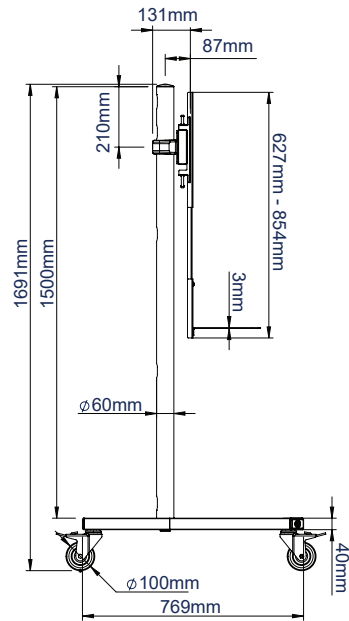

SIDE VIEW

TOP VIEW

PACKING INFORMATION

COLOUR:	ORDER REF:	EAN CODE:	MASTER CARTON QTY:	INNER CARTON QTY:	MASTER CARTON WEIGHT:	MASTER CARTON CUBE:
Black Base & Black Poles	BT8510/BB	5019318089152				
Black Base & Chrome Poles	BT8510/BC	5019318089213				

ACCESSORIES AND RELATED PRODUCTS

BT7032

Large AV Accessory Shelf is ideal for adding AV accessories such as a Blu-Ray player or laptop to an installation

BT7865

Keyboard and Mouse Shelf can be mounted directly to the poles

BT7880

Apple TV Mount allows you to mount the latest Apple TV to your VC stand

BT8511

Twin Screen VC Trolley with Webcam Shelf for screens up to 46"