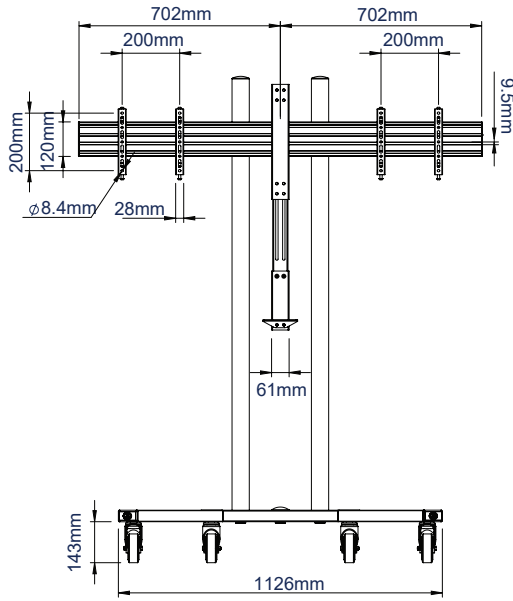

FRONT VIEW

TOP VIEW

PACKING INFORMATION

COLOUR:	ORDER REF:	EAN CODE:	MASTER CARTON QTY:	INNER CARTON QTY:	MASTER CARTON WEIGHT:	MASTER CARTON CUBE:
Black Base & Black Poles	BT8510/BB	5019318089152				
Black Base & Chrome Poles	BT8510/BC	5019318089213				

ACCESSORIES AND RELATED PRODUCTS

BT7032

Large AV Accessory Shelf is ideal for adding AV accessories such as a Blu-Ray player or laptop to an installation

BT7865

Keyboard and Mouse Shelf can be mounted directly to the poles

BT7880

Apple TV Mount allows you to mount the latest Apple TV to your VC stand

BT8511

Twin Screen VC Trolley with Webcam Shelf for screens up to 46"