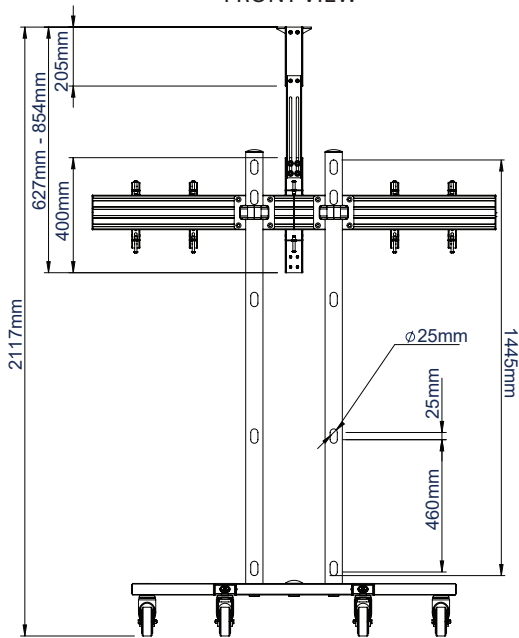

REAR VIEW

TOP VIEW

PACKING INFORMATION

COLOUR:	ORDER REF:	EAN CODE:	MASTER CARTON QTY:	INNER CARTON QTY:	MASTER CARTON WEIGHT:	MASTER CARTON CUBE:
Black Base & Black Poles	BT8510/BB	5019318089152				
Black Base & Chrome Poles	BT8510/BC	5019318089213				

ACCESSORIES AND RELATED PRODUCTS

BT7032

Large AV Accessory Shelf is ideal for adding AV accessories such as a Blu-Ray player or laptop to an installation

BT7865

Keyboard and Mouse Shelf can be mounted directly to the poles

BT7880

Apple TV Mount allows you to mount the latest Apple TV to your VC stand

BT8511

Twin Screen VC Trolley with Webcam Shelf for screens up to 46"