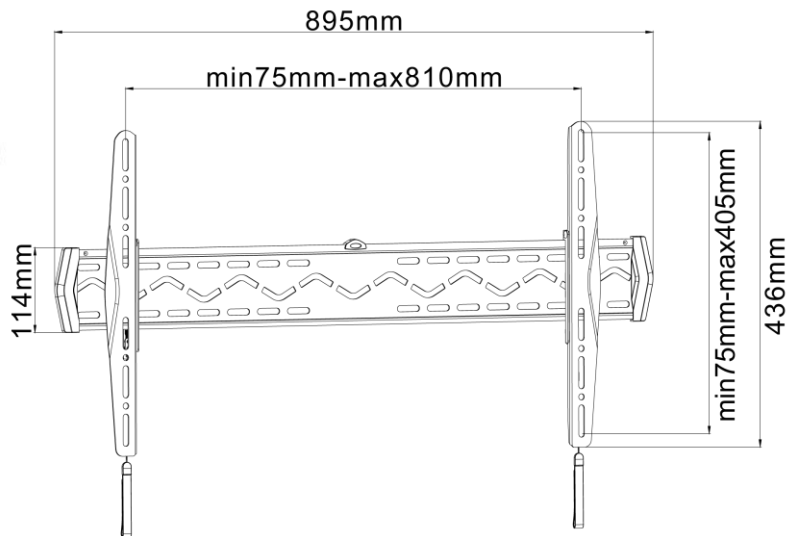

reflecta PLANO Slim 63-8040

Product information:

- Universal ultra slim TV wall mount
- Max. loading weight 50 kg
- 37 – 63" (94 -160 cm)
- Vesa: 100x100, 200x100, 200x200, 400x200, 400x400, 600x400, 800x400
- Profile: 17 mm
- Integrated water level