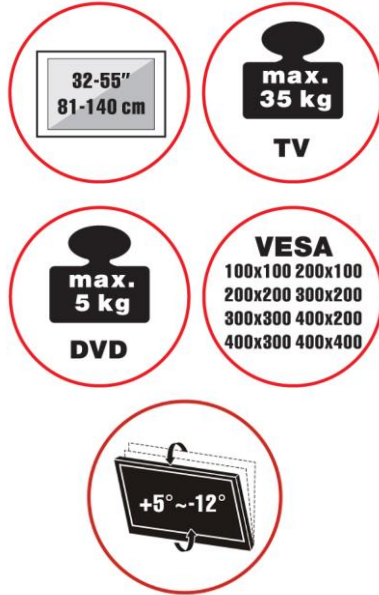

## reflecta TV Stand 55P-Shelf

### Product information:

- Universal TV Stand
- Height adjustment: 1030mm/1110mm/1190mm/1270mm/1350mm/1430mm
- Cable management: Elegantly hides any cables
- Direction indicator for easy installation
- Casters with Locking Mechanism
- Max. loading weight 35 kg TV / 5 kg Shelf
- 32"-55" (81-140 cm)
- Vesa: 100x100, 200x100, 200x200, 300x200, 300x300, 400x200, 400x300, 400x400
- Tilt: +5° / -12°
- Dimensions: 72 x 60.7 x 164.3 cm