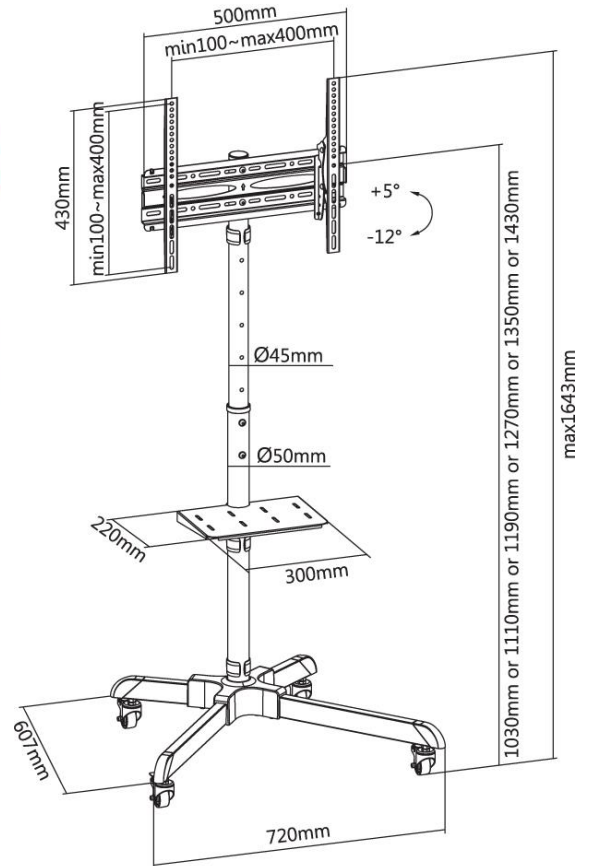

## reflecta TV Stand 55P-Shelf

### Product information:

- Universal TV Stand
- Height adjustment: 1030mm/1110mm/1190mm/1270mm/1350mm/1430mm
- Cable management: Elegantly hides any cables
- Direction indicator for easy installation
- Casters with Locking Mechanism
- Max. loading weight 35 kg TV / 5 kg Shelf
- 32"-55" (81-140 cm)
- Vesa: 100x100, 200x100, 200x200, 300x200, 300x300, 400x200, 400x300, 400x400
- Tilt: +5° / -12°
- Dimensions: 72 x 60.7 x 164.3 cm