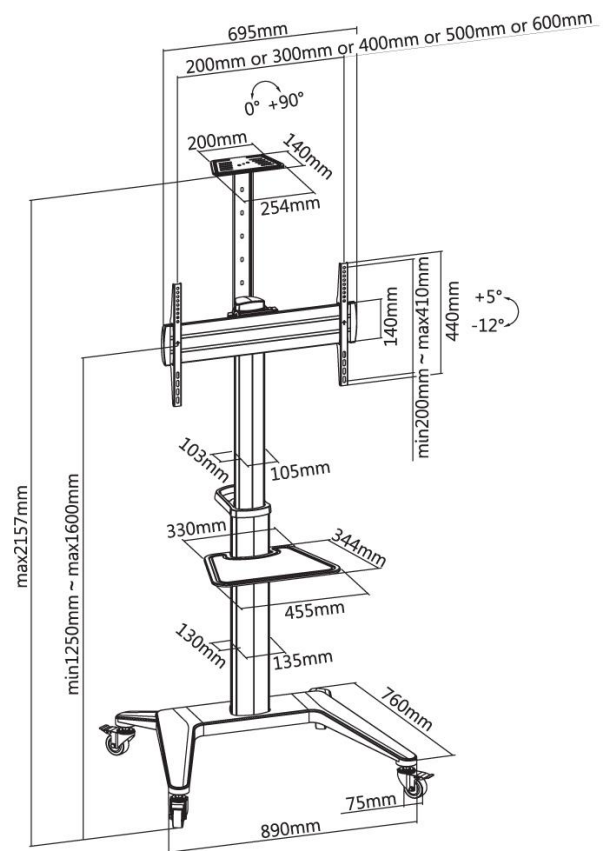

## reflecta TV Stand 70VCP-Shelf white

### Product information:

- Universal TV Stand
- Height adjustment: 125 cm – 160 cm
- Cable management
- Direction indicator for easy installation
- Casters with locking mechanism
- Max. loading weight 70 kg TV / 5 kg shelves
- 37"-70" (94-178 cm)
- Vesa: 200x200, 300x200, 300x300, 400x200, 400x300, 400x400, 600x400
- Tilt: +5° / -12°
- Rotation: 90° for portrait & landscape view
- Handle for quick & easy transport
- Dimensions: 89 x 76 x 215,7 cm