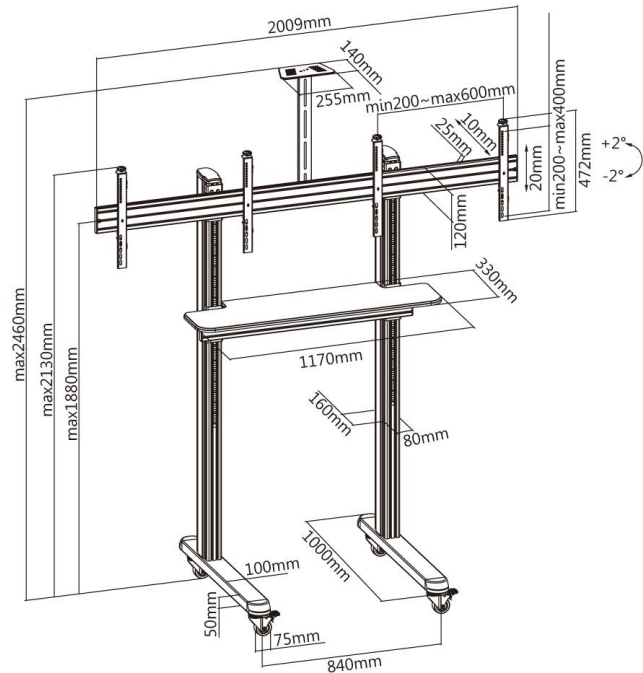

reflecta TV Stand 55VCD-Shelf

45-55"
114-140 cm

**max.
50 kg**
per
TV

**max.
5 kg**
DVD

**max.
5 kg**
CAMERA

VESA
200x200
300x300 400x200
400x300 400x400
600x400

±2°
-2°

Product information:

- Universal TV Stand made of aluminum
- Max. loading weight 50kg per display
- Max. loading weight shelves: 5kg
- 2x 45"-55" (114-140 cm)
- Vesa: 200x200, 300x300, 400x200, 400x300, 400x400, 600x400
- Tilt: +/-2°
- Height adjustable camera shelf: 40~550 mm
- TVs & shelf height adjustable along the columns
- Cable management: elegantly hides the cables that are attached to the displays
- Casters with locking mechanism