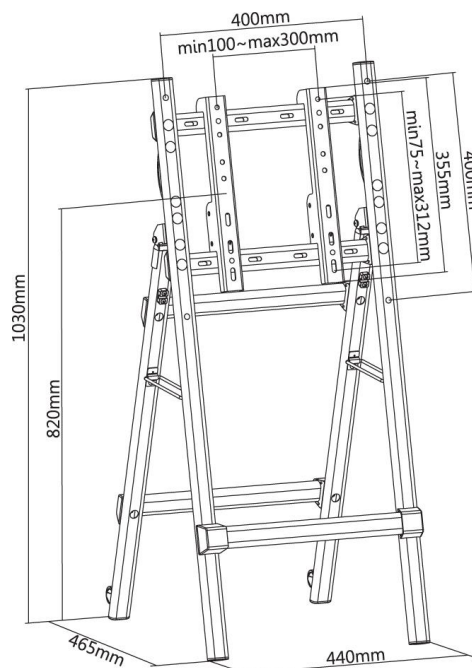

reflecta TV Stand 55DS

Product information:

- Universal TV Stand for Digital Signage
- Max. loading weight 50 kg
- 32"-55" (81-140 cm)
- Vesa: 400x400, 300x300, 300x200, 200x200, 200x100, 100x100, 75x75
- Installation in portrait or landscape view possible
- Foldable design
- Integrated casters