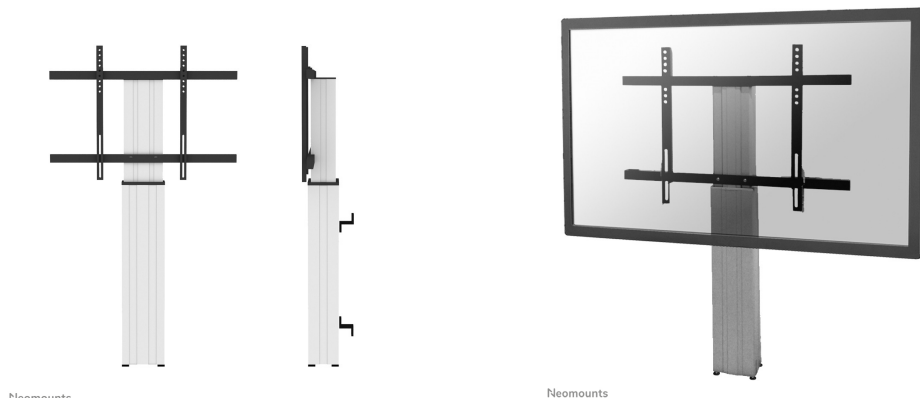

SOPORTE DE SUELO MÓVIL NEOMOUNTS BY

El PLASMA-W2250SILVER es un soporte de pared motorizado para pantallas de hasta 100".

ESPECIFICACIONES

GENERAL

Pantallas	1
Patrón VESA	200x200
	200x300
	200x400
	300x200
	300x300
	400x200
	400x300
	400x400
	400x500
	400x600
	440x400
	600x200
	600x300
	600x400
	600x500
	600x600
	800x200
	800x400
	800x500
	800x600
Peso máximo	130
Peso mínimo	0
Tamaño máx. pantalla*	100
Tamaño mín. pantalla*	42
VESA máximo	800x600 mm
VESA mínimo	200x200 mm

FUNCIONALIDAD

Ajuste de la altura	Motorizado
Tipo	Fijo

INFORMACIÓN

Color	Plata
Garantía	5 años
EAN code	8717371446154

With the Neomounts by Newstar PLASMA-W2250SILVER automatic height adjustable floor stand you place a large format flat screen on the floor and anchor it to the wall with the included wall mounts (7 cm distance). Get optimal positioning for both standing and seated audiences, in any application, in any part of your location. Perfect to use in a class room, boardroom, presentation room or public entrance.

The PLASMA-W2250SILVER is suited for screens between 42"-100" and has a load capacity of 130 kg. The mount is suitable for screens with a VESA hole pattern of 200x200 to 800x600 mm.

The mobile electric floor lift is automatically height adjustable over a height of 50 cm with a remote control. From the floor to the center the distance of the screen is variable from 105-155 cm. The position can be perfectly leveled with four adjustable feet under the central column.

Cables can be guided at the back of the mount. The Neomounts by Newstar PLASMA-W2250SILVER column comes in a silver color and all installation material is included with the product. Warranty: 5 year.

*Nota: Los tamaños en pulgadas indicados son sólo una indicación, combinados con el peso y los tamaños VESA. El peso máximo y el tamaño VESA son especificaciones absolutas para los productos y no deben superarse.